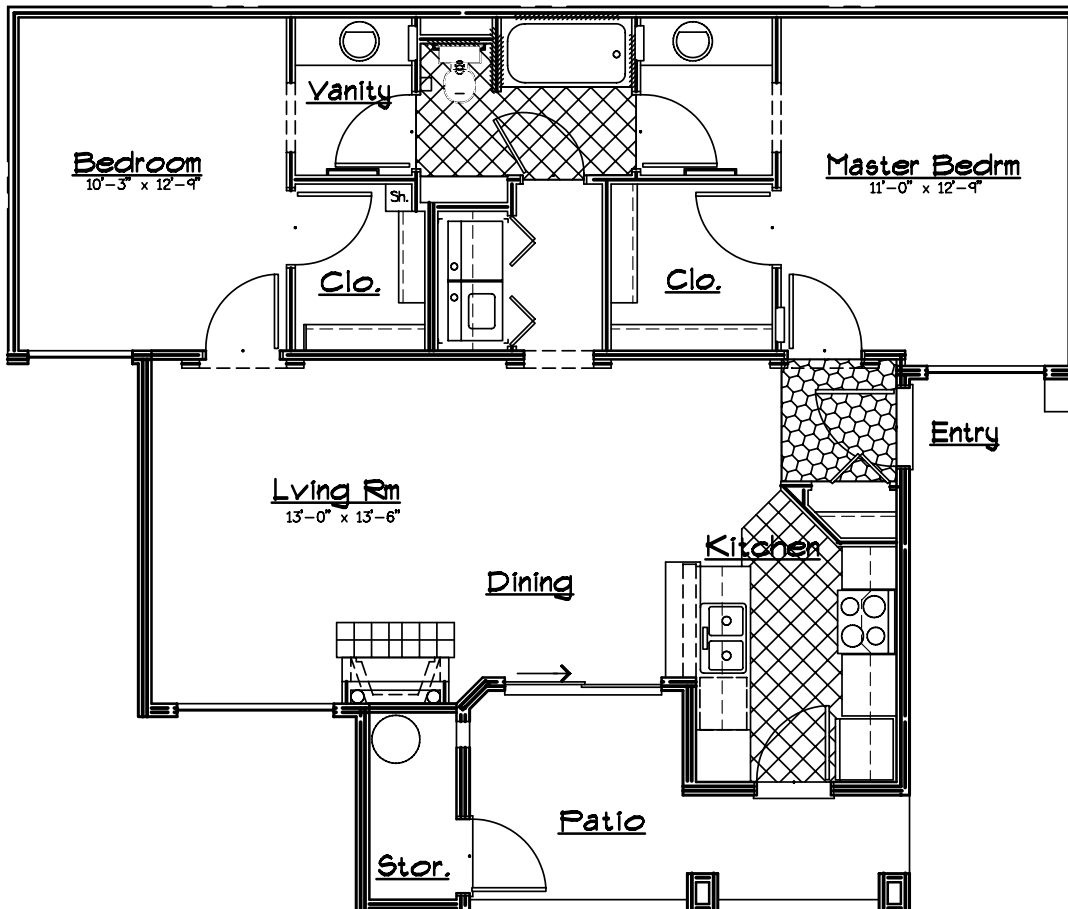

*Ideal for roommates, couples, or even small families, this two-bedroom, one-bath design avails space and convenience. A split bathroom featuring dual vanities accessible from both bedrooms as well as the living room ensures residents have room to roam and a place for privacy. Its 9-foot ceilings, gas fireplace, breakfast bar and private patio or balcony guarantee comfort.*

**2 Bedroom/1 Bath square feet: 930\***

**INCLUDED FEATURES:**

- 9-foot ceilings
- Alarm system
- Ceiling fans
- Central heat
- Dishwasher
- Full-size washer & dryer
- Garbage disposal
- Gas fireplace
- Private patio/balcony
- Spacious closets
- Storage room
- Vaulted ceilings\*\*
- Wheelchair accessible\*\*
- Wireless internet