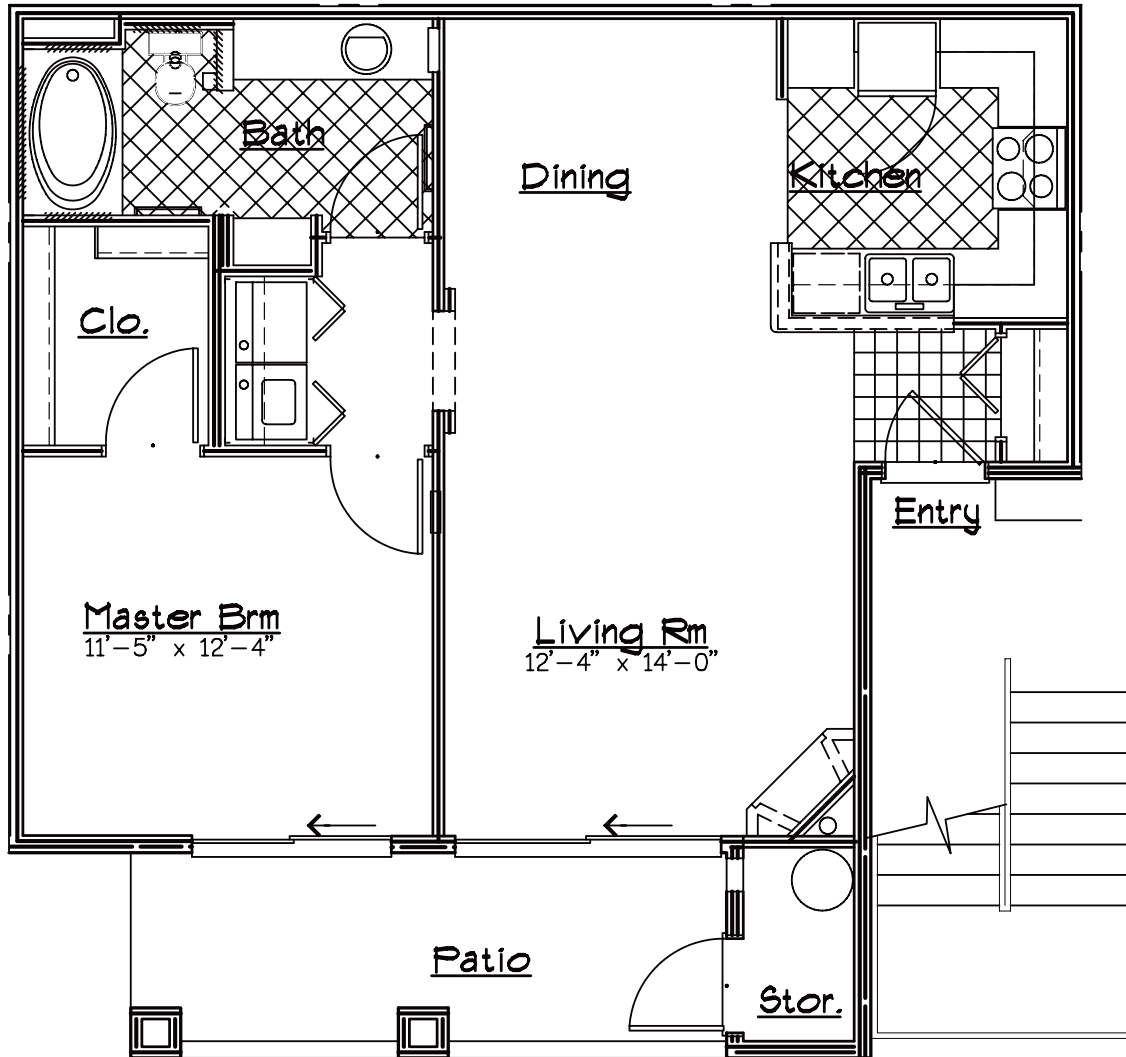

1 Bedroom/1 Bath square feet: 725*

With 9-foot ceilings, a gas fireplace and convenient amenities including a full-size washer and dryer and dishwasher, this well-designed one-bedroom, one-bath condominium imparts all the comforts of home. A walk-in closet, spacious bath featuring an oval tub/shower combo and well-planned kitchen make it an ideal retreat, while a large living room and generous patio ensure ample space to entertain guests or unwind from a long day.

INCLUDED FEATURES:

- 9-foot ceilings
- Alarm system
- Ceiling fans
- Central heat
- Dishwasher
- Full-size washer & dryer
- Garbage disposal
- Gas fireplace
- Private patio/balcony
- Spacious closets
- Storage room
- Vaulted ceilings**
- Wheelchair accessible**
- Wireless internet